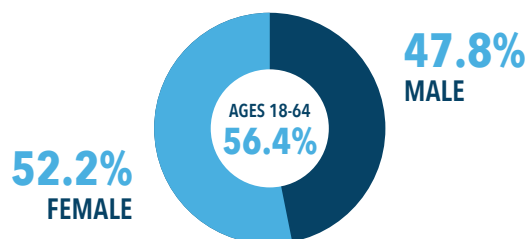

East Greenwich, RI

POPULATION
13,000+

MEDIAN HOUSEHOLD INCOME
\$113,125

61.2% COLLEGE DEGREE
or higher

ONLINE PLACEMENTS

Specs & Costs

WEBSITE	DESCRIPTION	SIZE*	COST
Billboard	All pages/rotation (800 x 350 px tablet/mobile)	1200 x 250 px	\$300
Right Sidebar 1	All pages/top billing/rotation	500 x 350 px	\$250
Right Sidebar 2	All pages/below the fold/rotation	500 x 350 px	\$225
Right Sidebar 3	All pages/below the fold/rotation	500 x 200 px	\$150
Right Sidebar 4	All pages/below the fold/rotation	500 x 800 px	\$250
Right Sidebar 5	All pages/below the fold/rotation	500 x 350 px	\$150
Left Sidebar	Homepage/category page	500 x 350 px	\$160
Center Ad	Homepage/category page	800 x 350 px	\$175
In Story Ad	In story only (800 x 350 px tablet/mobile)	1200 x 250 px	\$125
Directory Placement 1	Contact information, URL link	N/A	\$25/year
Directory Placement 2	Logo, contact information, URL link	500 x 500 px	\$50/year
Guide Billboard	Guide page/top/rotation (800 x 350 px tablet/mobile)	1200 x 250 px	\$200
Guide Ad	Guide page above listing/presented alpha	500 x 350 px	\$100
Sponsor Logo	All pages/footer/URL	500 x 500 px	\$75
Real Estate Weekly	2 lead photos/links to property, agent, note brokerage	500 x 300 px	\$25/week
Sponsored Page	Selected page/top billing (800 x 350 px tablet/mobile)	1200 x 250 px	\$100
Sponsored Content 1	450 to 600 words, logo, contact information	N/A	\$200
Sponsored Content 2	Same as above, with writing services	N/A	\$300
Sticky Note	Written content, max 100 characters	N/A	\$125/week
Event Sponsorship	Prominently integrated into all digital promotion	Ask for details	TBD