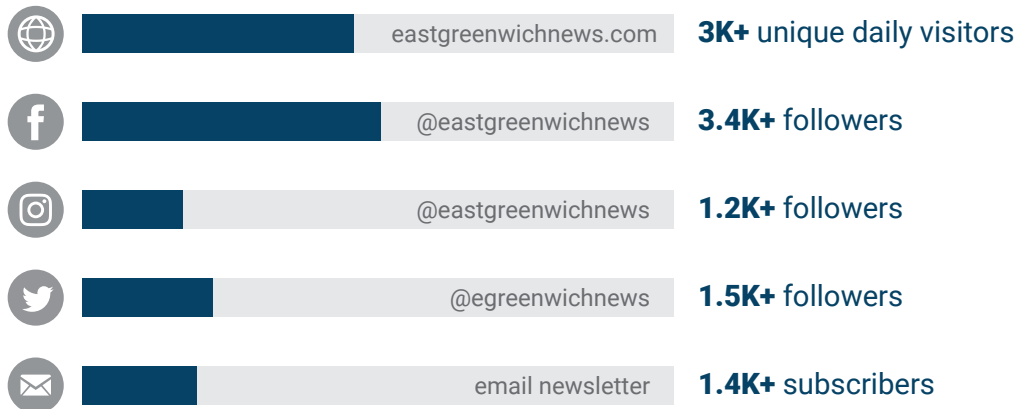

CONTACT

Let us get to know you and your business goals. To get started, please reach out.

Mary Louise Formisano
401.578.2079
mlformisano@eastgreenwichnews.com

FOLLOWERS

Statistics

85K+

MONTHLY
PAGE
VIEWS

DEMOGRAPHICS

East Greenwich, RI

POPULATION
13,000+

MEDIAN HOUSEHOLD INCOME
\$113,125

61.2% COLLEGE DEGREE
or higher

ONLINE PLACEMENTS

Specs & Costs

WEBSITE	DESCRIPTION	SIZE*	COST
Billboard	All pages/rotation (800 x 350 px tablet/mobile)	1200 x 250 px	\$300
Right Sidebar 1	All pages/top billing/rotation	500 x 350 px	\$250
Right Sidebar 2	All pages/below the fold/rotation	500 x 350 px	\$225
Right Sidebar 3	All pages/below the fold/rotation	500 x 200 px	\$150
Right Sidebar 4	All pages/below the fold/rotation	500 x 800 px	\$250
Right Sidebar 5	All pages/below the fold/rotation	500 x 350 px	\$150
Left Sidebar	Homepage/category page	500 x 350 px	\$160
Center Ad	Homepage/category page	800 x 350 px	\$175
In Story Ad	In story only (800 x 350 px tablet/mobile)	1200 x 250 px	\$125
Directory Placement 1	Contact information, URL link	N/A	\$25/year
Directory Placement 2	Logo, contact information, URL link	500 x 500 px	\$50/year
Guide Billboard	Guide page/top/rotation (800 x 350 px tablet/mobile)	1200 x 250 px	\$200
Guide Ad	Guide page above listing/presented alpha	500 x 350 px	\$100
Sponsor Logo	All pages/footer/URL	500 x 500 px	\$75
Real Estate Weekly	2 lead photos/links to property, agent, note brokerage	500 x 300 px	\$25/week
Sponsored Page	Selected page/top billing (800 x 350 px tablet/mobile)	1200 x 250 px	\$100
Sponsored Content 1	450 to 600 words, logo, contact information	N/A	\$200
Sponsored Content 2	Same as above, with writing services	N/A	\$300
Sticky Note	Written content, max 100 characters	N/A	\$125/week
Event Sponsorship	Prominently integrated into all digital promotion	Ask for details	TBD